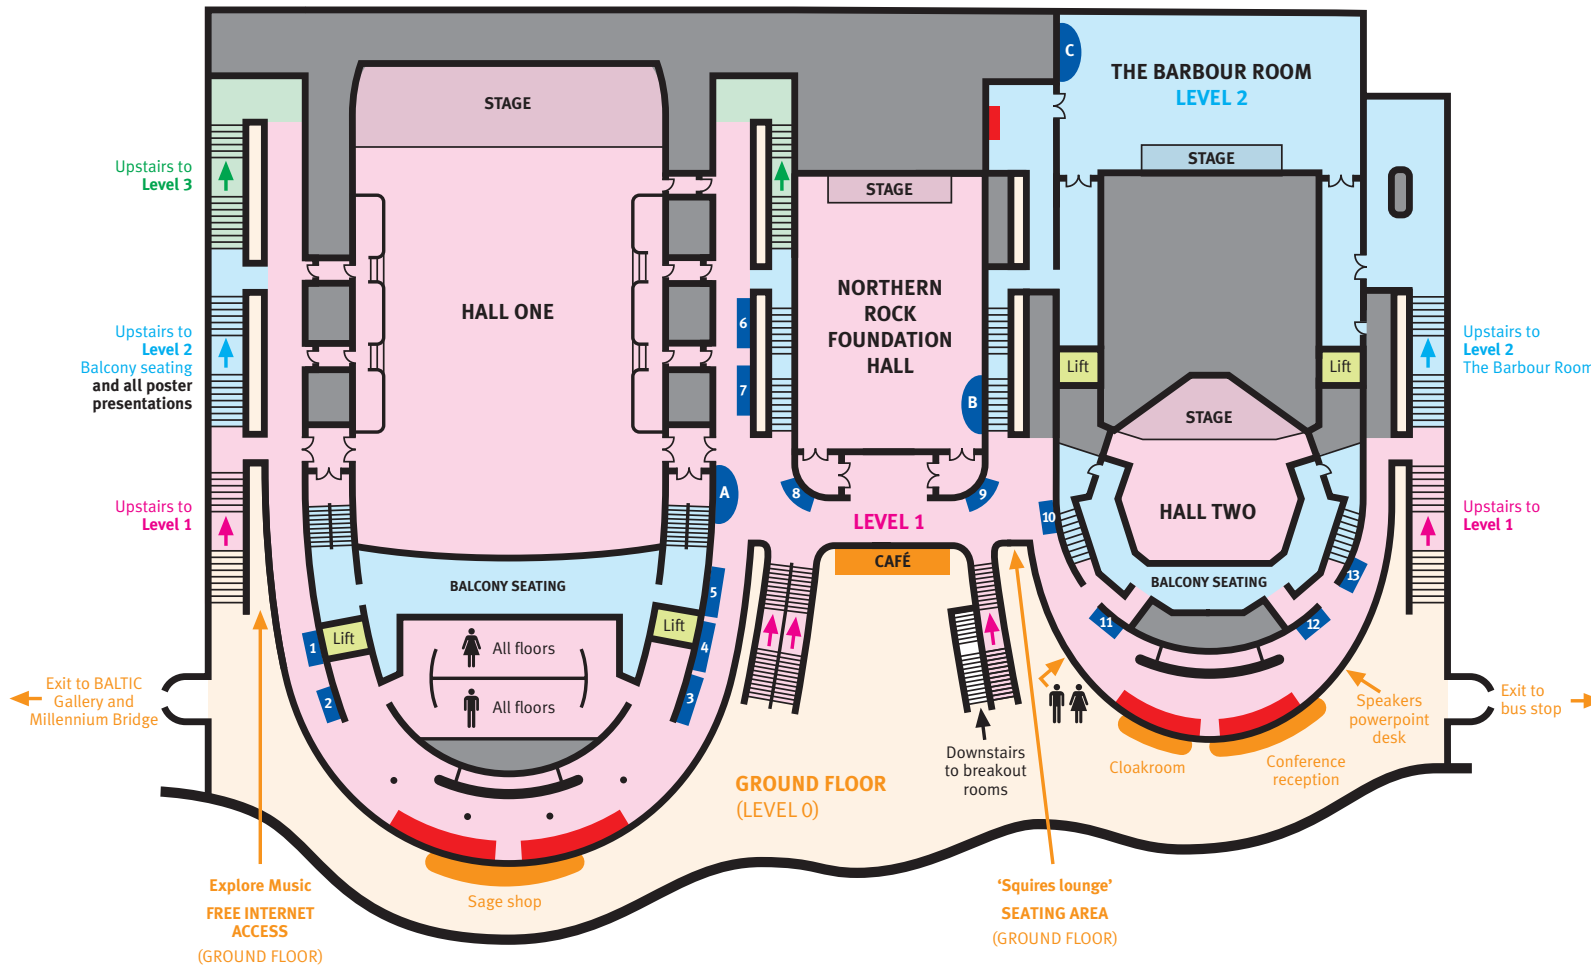

UK National Smoking Cessation Conference

Stand and floor plan: The Sage, Gateshead

Key

Main Sponsors

A  Pfizer
Level 1 landing

B  Nicotinel
Northern Rock Foundation Hall

C  GlaxoSmithKline
Consumer Healthcare
The Barbour Room

Level 0

Level 1

Level 2

Level 3

 Exhibitors

 Food, tea/coffee

Please note that there are food stations by Hall 1 on levels 1, 2 and 3

UK National Smoking Cessation Conference

Stand and floor plan: The Sage, Gateshead

Lower ground floor